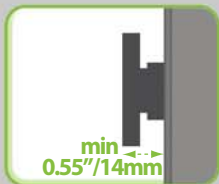

Essentials
TV WALL MOUNTS

**TECHNICAL DATA SHEET: LPSRFS400-RO
LOW PROFILE FLAT TO WALL TV MOUNT**

Simple, safe and attractive

The Ross Essentials series TV wall mounts offer a simple and elegant solution to wall mounting of a flat panel TV. They offer a range of adjustability features and articulation formats to suit every mounting situation and every customer preference for easy and convenient TV positioning.

Each format is available in a range of sizes to permit safe and efficient mounting of almost any brand of flat screen TV.

Features:

- Ultra low profile design mounts TV as close as possible to wall
- Built-in spirit level for accurate installation
- Easy hook-on mounting
- Pull-cord feature for easy release when dismantling TV
- Secure mount for safety and peace of mind

Technical Specifications:

Max Load	Distance from Wall		Swivel Range	Tilt Range	No. of Articulation Points	Mounting pattern	VESA Compatible:
	Max (Extended)	Min (folded)					
60Kg/132lbs	n/a	14mm/0.55"	n/a	n/a	0	Double Stud & Solid Wall	100x100-400x400

**DIMENSIONS & SPECIFICATIONS SHEET: LPSRFS400-RO
LOW PROFILE FLAT TO WALL TV MOUNT**

All dimensions are in mm

Packaging Information:

Product Number	Description	Product Packaging		Outer Packaging		
		Type	Barcode	Type	Qty in Box	Barcode
LPSRFS400-RO	Low Profile Flat to Wall TV Mount	Colour Gift Box	5015056 513577	Brown Outer with Label	10	5015056 400068