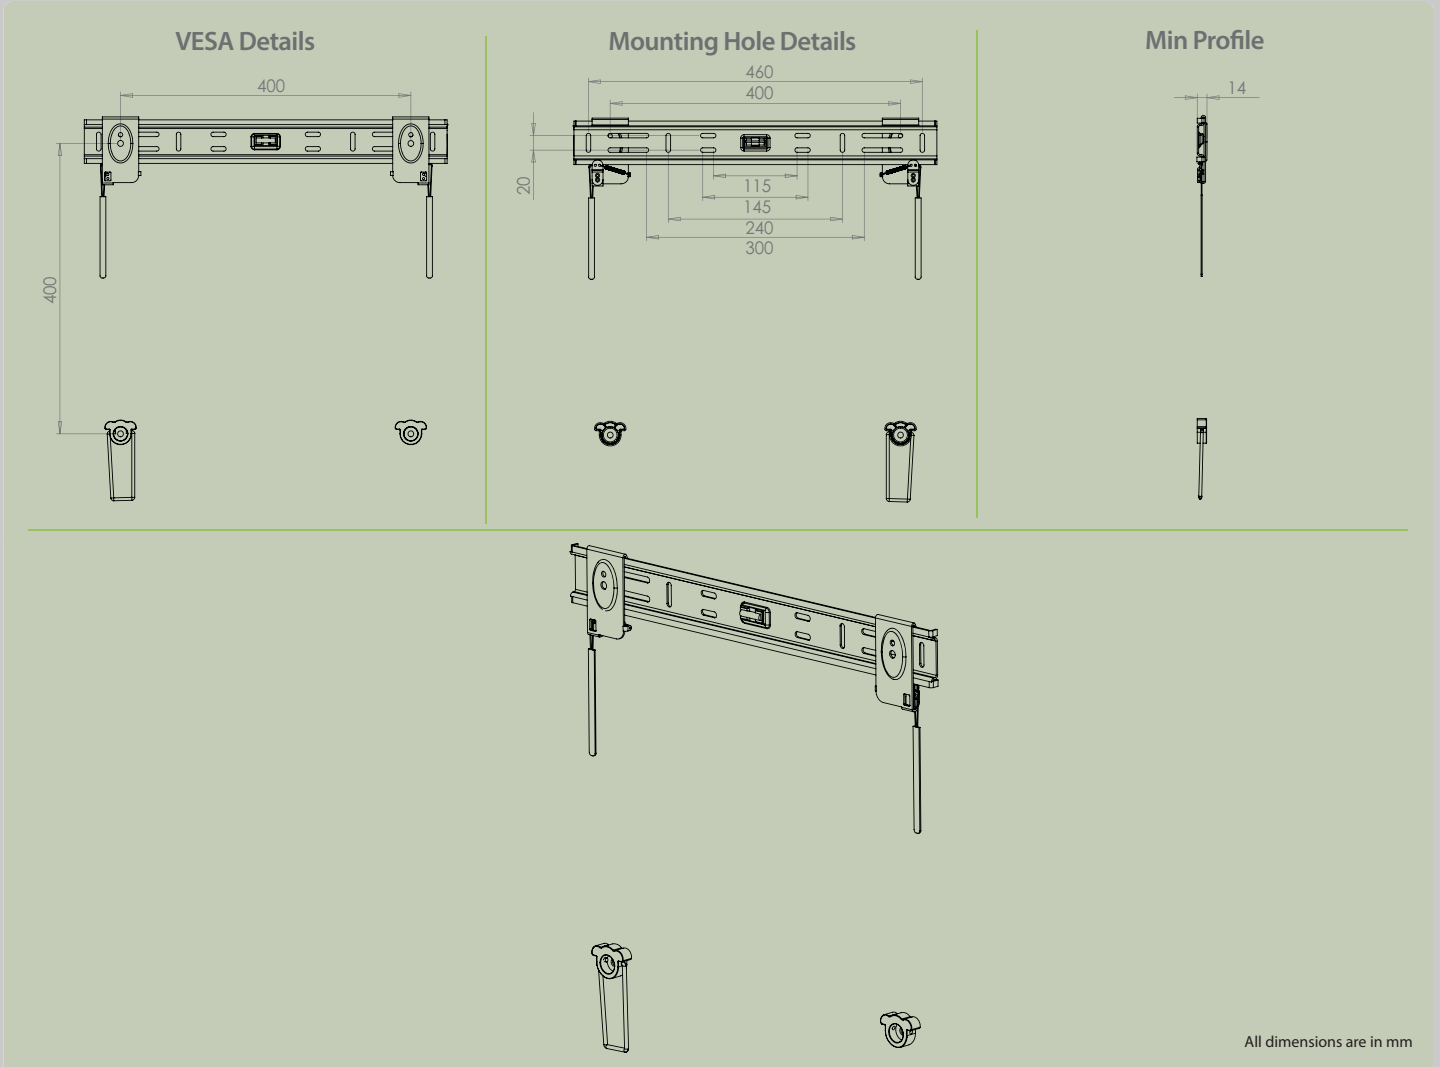

Essentials
TV WALL MOUNTS

**TECHNICAL DATA SHEET: LPSRFS400-RO
LOW PROFILE FLAT TO WALL TV MOUNT**

Simple, safe and attractive

The Ross Essentials series TV wall mounts offer a simple and elegant solution to wall mounting of a flat panel TV. They offer a range of adjustability features and articulation formats to suit every mounting situation and every customer preference for easy and convenient TV positioning.

Each format is available in a range of sizes to permit safe and efficient mounting of almost any brand of flat screen TV.

Features:

- Ultra low profile design mounts TV as close as possible to wall
- Built-in spirit level for accurate installation
- Easy hook-on mounting
- Pull-cord feature for easy release when dismantling TV
- Secure mount for safety and peace of mind

Technical Specifications:

Max Load	Distance from Wall		Swivel Range	Tilt Range	No. of Articulation Points	Mounting pattern	VESA Compatible:
	Max (Extended)	Min (folded)					
60Kg/132lbs	n/a	14mm/0.55"	n/a	n/a	0	Double Stud & Solid Wall	100x100-400x400

**DIMENSIONS & SPECIFICATIONS SHEET: LPSRFS400-RO
LOW PROFILE FLAT TO WALL TV MOUNT**

All dimensions are in mm

Packaging Information:

Product Number	Description	Product Packaging		Outer Packaging		
		Type	Barcode	Type	Qty in Box	Barcode
LPSRFS400-RO	Low Profile Flat to Wall TV Mount	Colour Gift Box	5015056 513577	Brown Outer with Label	10	5015056 400068