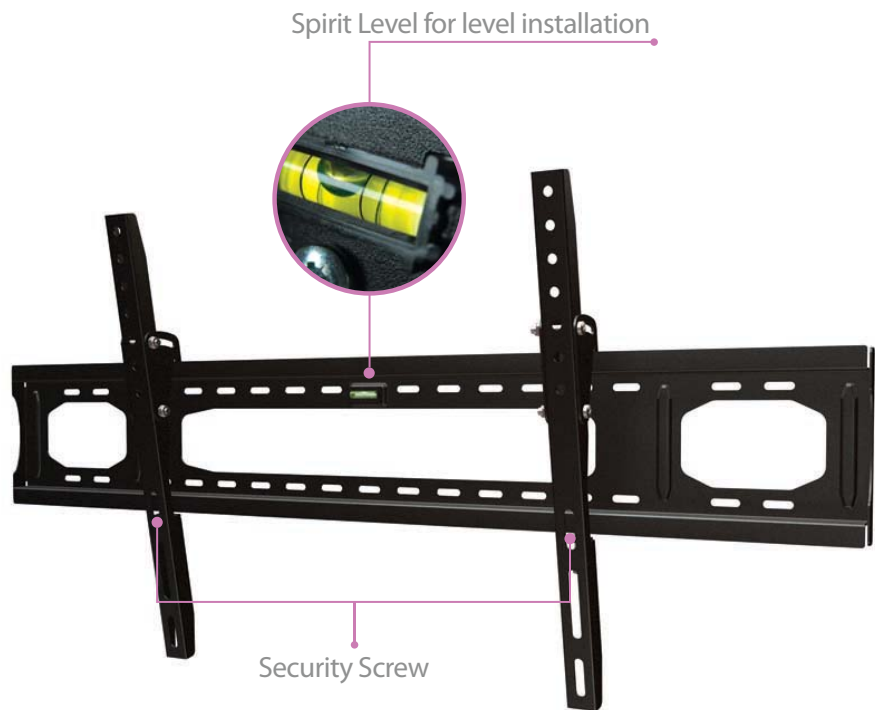

CLASSIC SERIES

TV WALL MOUNTS

TECHNICAL DATA SHEET: **LRT800-RO**
FLAT TO WALL TV MOUNT WITH TILT

Simple, safe and attractive

Ross **Classic Series** TV mounts offer a range of functional formats to suit virtually all LCD, LED and Plasma TV mounting requirements. Each format comes in a range of sizes to ensure that there is a suitable mount for every installation need.

They are easy to install, easy to use and offer a range of features to ensure convenience, security and peace of mind.

Features:

- Tilt position to reduce screen glare and reflections
- Adjustable mounting frame
- Spirit level for accurate installation
- Safety locking screw for security and peace of mind

Technical Specifications:

| Max Load | Distance from Wall | | Swivel Range | Tilt Range | No. of Articulation Points | Mounting pattern | VESA Compatible: |
|-------------|--------------------|--------------|--------------|------------|----------------------------|--------------------------|------------------|
| | Max (Extended) | Min (folded) | | | | | |
| 50Kg/110lbs | n/a | 40mm/1.6" | n/a | +0/-10° | 0 | Double Stud & Solid Wall | 75x75-800x400 |

TECHNICAL DATA SHEET: **LRT800-RO**
FLAT TO WALL TV MOUNT WITH TILT

VESA Details

Mounting Hole Details

Min Profile

All dimensions are in mm

Packaging Information:

| Product Number | Description | Product Packaging | | Outer Packaging | | |
|----------------|---------------------------------|-------------------|----------------|------------------------|------------|-----------------|
| | | Type | Barcode | Type | Qty in Box | Barcode |
| LRT800-RO | Flat to Wall TV Mount with Tilt | Colour Gift Box | 5015056 392769 | Brown Outer with Label | 4 | 05015056 501017 |