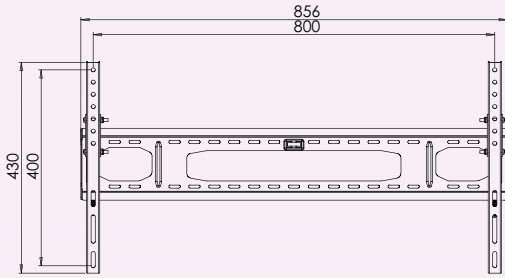

Technical Specifications:

| Max Load | Distance from Wall | | Swivel Range | Tilt Range | No. of Articulation Points | Mounting pattern | VESA Compatible: |
|-------------|--------------------|--------------|--------------|------------|----------------------------|--------------------------|------------------|
| | Max (Extended) | Min (folded) | | | | | |
| 50Kg/110lbs | n/a | 40mm/1.6" | n/a | +0/-10° | 0 | Double Stud & Solid Wall | 75x75-800x400 |

TECHNICAL DATA SHEET: **LRT800-RO**
FLAT TO WALL TV MOUNT WITH TILT

VESA Details

Mounting Hole Details

Min Profile

All dimensions are in mm

Packaging Information:

| Product Number | Description | Product Packaging | | Outer Packaging | | |
|----------------|---------------------------------|-------------------|----------------|------------------------|------------|-----------------|
| | | Type | Barcode | Type | Qty in Box | Barcode |
| LRT800-RO | Flat to Wall TV Mount with Tilt | Colour Gift Box | 5015056 392769 | Brown Outer with Label | 4 | 05015056 501017 |

Weight & Dimensions:

| Product | | Net Weight | Product Box | | | Outer Box | | |
|-------------------------|--------|------------|------------------------|--------------|-----------------------|------------------------|--------------|-----------------------|
| Extended | Folded | | Dimensions | Gross Weight | Cubic | Dimensions | Gross Weight | Cubic |
| 85.6 x 43 x 2.8 cm | n/a | 2.263kg | 87.5 x 15.1 x 3.7 cm | 2.45kg | 0.0049m ³ | 89 x 17 x 18 cm | 11kg | 0.0272m ³ |
| 33.70" x 16.93" x 1.10" | n/a | 4.979lbs | 34.45" x 5.94" x 1.46" | 5.39lbs | 0.1726ft ³ | 35.04" x 6.69" x 7.09" | 24.2lbs | 0.9618ft ³ |