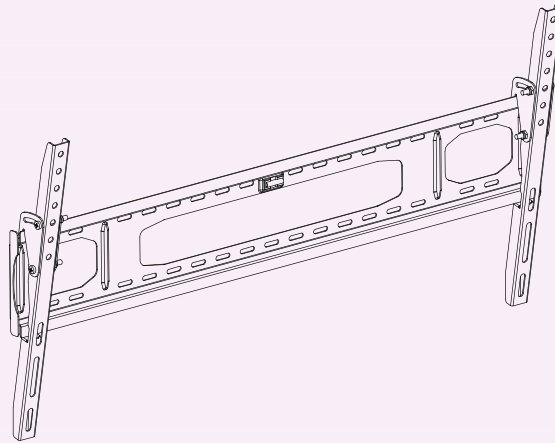

CLASSIC SERIES

TV WALL MOUNTS

TECHNICAL DATA SHEET: **LRT800-RO**
FLAT TO WALL TV MOUNT WITH TILT

Simple, safe and attractive

Ross **Classic Series** TV mounts offer a range of functional formats to suit virtually all LCD, LED and Plasma TV mounting requirements. Each format comes in a range of sizes to ensure that there is a suitable mount for every installation need.

They are easy to install, easy to use and offer a range of features to ensure convenience, security and peace of mind.

Features:

- Tilt position to reduce screen glare and reflections
- Adjustable mounting frame
- Spirit level for accurate installation
- Safety locking screw for security and peace of mind

Technical Specifications:

| Max Load | Distance from Wall | | Swivel Range | Tilt Range | No. of Articulation Points | Mounting pattern | VESA Compatible: |
|-------------|--------------------|--------------|--------------|------------|----------------------------|--------------------------|------------------|
| | Max (Extended) | Min (folded) | | | | | |
| 50Kg/110lbs | n/a | 40mm/1.6" | n/a | +0/-10° | 0 | Double Stud & Solid Wall | 75x75-800x400 |

TECHNICAL DATA SHEET: **LRT800-RO**
FLAT TO WALL TV MOUNT WITH TILT

VESA Details

Mounting Hole Details

Min Profile

All dimensions are in mm

Packaging Information:

| Product Number | Description | Product Packaging | | Outer Packaging | | |
|----------------|---------------------------------|-------------------|----------------|------------------------|------------|-----------------|
| | | Type | Barcode | Type | Qty in Box | Barcode |
| LRT800-RO | Flat to Wall TV Mount with Tilt | Colour Gift Box | 5015056 392769 | Brown Outer with Label | 4 | 05015056 501017 |