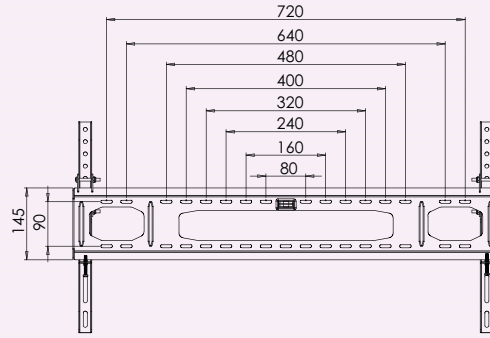

Technical Specifications:

| Max Load | Distance from Wall | | Swivel Range | Tilt Range | No. of Articulation Points | Mounting pattern | VESA Compatible: |
|-------------|--------------------|--------------|--------------|------------|----------------------------|--------------------------|------------------|
| | Max (Extended) | Min (folded) | | | | | |
| 50Kg/110lbs | n/a | 40mm/1.6" | n/a | +0/-10° | 0 | Double Stud & Solid Wall | 75x75-800x400 |

TECHNICAL DATA SHEET: **LRT800-RO**
FLAT TO WALL TV MOUNT WITH TILT

VESA Details

Mounting Hole Details

Min Profile

All dimensions are in mm

Packaging Information:

| Product Number | Description | Product Packaging | | Outer Packaging | | |
|----------------|---------------------------------|-------------------|----------------|------------------------|------------|-----------------|
| | | Type | Barcode | Type | Qty in Box | Barcode |
| LRT800-RO | Flat to Wall TV Mount with Tilt | Colour Gift Box | 5015056 392769 | Brown Outer with Label | 4 | 05015056 501017 |

Weight & Dimensions:

| Product | | Net Weight | Product Box | | | Outer Box | | |
|-------------------------|--------|------------|------------------------|--------------|-----------------------|------------------------|--------------|-----------------------|
| Extended | Folded | | Dimensions | Gross Weight | Cubic | Dimensions | Gross Weight | Cubic |
| 85.6 x 43 x 2.8 cm | n/a | 2.263kg | 87.5 x 15.1 x 3.7 cm | 2.45kg | 0.0049m ³ | 89 x 17 x 18 cm | 11kg | 0.0272m ³ |
| 33.70" x 16.93" x 1.10" | n/a | 4.979lbs | 34.45" x 5.94" x 1.46" | 5.39lbs | 0.1726ft ³ | 35.04" x 6.69" x 7.09" | 24.2lbs | 0.9618ft ³ |