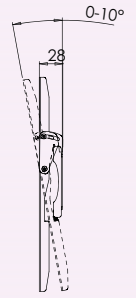

Technical Specifications:

| Max Load | Distance from Wall | | Swivel Range | Tilt Range | No. of Articulation Points | Mounting pattern | VESA Compatible: |
|-------------|--------------------|--------------|--------------|------------|----------------------------|--------------------------|------------------|
| | Max (Extended) | Min (folded) | | | | | |
| 50Kg/110lbs | n/a | 40mm/1.6" | n/a | +0/-10° | 0 | Double Stud & Solid Wall | 75x75-800x400 |

TECHNICAL DATA SHEET: **LRT800-RO**
FLAT TO WALL TV MOUNT WITH TILT

VESA Details

Mounting Hole Details

Min Profile

All dimensions are in mm

Packaging Information:

| Product Number | Description | Product Packaging | | Outer Packaging | | |
|----------------|---------------------------------|-------------------|----------------|------------------------|------------|-----------------|
| | | Type | Barcode | Type | Qty in Box | Barcode |
| LRT800-RO | Flat to Wall TV Mount with Tilt | Colour Gift Box | 5015056 392769 | Brown Outer with Label | 4 | 05015056 501017 |

Weight & Dimensions:

| Product | | Net Weight | Product Box | | | Outer Box | | |
|-------------------------|--------|------------|------------------------|--------------|-----------------------|------------------------|--------------|-----------------------|
| Extended | Folded | | Dimensions | Gross Weight | Cubic | Dimensions | Gross Weight | Cubic |
| 85.6 x 43 x 2.8 cm | n/a | 2.263kg | 87.5 x 15.1 x 3.7 cm | 2.45kg | 0.0049m ³ | 89 x 17 x 18 cm | 11kg | 0.0272m ³ |
| 33.70" x 16.93" x 1.10" | n/a | 4.979lbs | 34.45" x 5.94" x 1.46" | 5.39lbs | 0.1726ft ³ | 35.04" x 6.69" x 7.09" | 24.2lbs | 0.9618ft ³ |